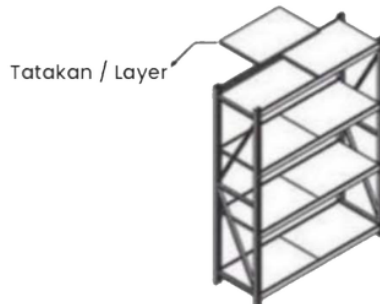

Simple Setup

Seamless Access

Premium Grade Material

Integrated Design for Jointing

Starter

Jointer

Type	Dimension (mm)			Max load /Layer	Thickness (mm)		
	Length	Width	Height		Frame	Beam	Plate
AM5-2020S	2000	600	2000	500Kg	1.0	1.0	0.5
AM5-2025S	2000	600	2500				
AM5-2030S W8	2000	800	3000				
AM5-2020J	1940	600	2500				
AM5-2025J	1940	600	2000				
AM5-2030J W8	1940	800	3000				

Rangka / Upright

Tiang tatakan / Beam

Up one upright frame, attached the beam

Up another frame

Put the beam from the bottom to the top

Tatakan / Layer

Put the shelves one the beam

Upright sectional view

Rack beams sectional view

Column girder connection

Horizontal, Bracing Connection with the column

Material Sectional View diagram

AM5 Series

MORE SPACE EXCELLENT STYLE