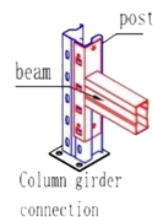

Simple Setup

Seamless Access

Premium Grade Material

Integrated Design for Jointing

Starter

Jointer

Type	Dimension (mm)			Max load /Layer	Thickness (mm)		
	Length	Width	Height		Frame	Beam	Plate
AM5-2020S	2000	600	2000	500Kg	1.0	1.0	0.5
AM5-2025S	2000	600	2500				
AM5-2030S W8	2000	800	3000				
AM5-2020J	1940	600	2500				
AM5-2025J	1940	600	2000				
AM5-2030J W8	1940	800	3000				

Rangka / Upright

Tiang tatakan / Beam

Up one upright frame, attached the beam

Up another frame

Put the beam from the bottom to the top

Tatakan / Layer

Put the shelves one the beam

Upright sectional view

Rack beams sectional view

Column girder connection

Horizontal, Bracing Connection with the column

Material Sectional View diagram

AM5 Series

MORE SPACE EXCELLENT STYLE