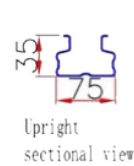

Simple Setup

Seamless Access

Premium Grade Material

Integrated Design for Jointing

Starter

Jointer

Type	Dimension (mm)			Max load /Layer	Thickness (mm)		
	Length	Width	Height		Frame	Beam	Plate
AM5-2020S	2000	600	2000	500Kg	1.0	1.0	0.5
AM5-2025S	2000	600	2500				
AM5-2030S W8	2000	800	3000				
AM5-2020J	1940	600	2500				
AM5-2025J	1940	600	2000				
AM5-2030J W8	1940	800	3000				

Rangka / Upright

Tiang tatakan / Beam

Up one upright frame, attached the beam

Up another frame

Put the beam from the bottom to the top

Tatakan / Layer

Put the shelves one the beam

Upright sectional view

Rack beams sectional view

Column girder connection

Horizontal, Bracing Connection with the column

Material Sectional View diagram

AM5 Series

MORE SPACE EXCELLENT STYLE