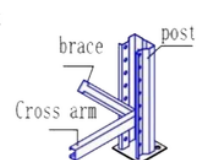

Simple Setup

Seamless Access

Premium Grade Material

Integrated Design for Jointing

Starter

Jointer

Type	Dimension (mm)			Max load /Layer	Thickness (mm)		
	Length	Width	Height		Frame	Beam	Plate
AM5-2020S	2000	600	2000	500Kg	1.0	1.0	0.5
AM5-2025S	2000	600	2500				
AM5-2030S W8	2000	800	3000				
AM5-2020J	1940	600	2500				
AM5-2025J	1940	600	2000				
AM5-2030J W8	1940	800	3000				

Rangka / Upright

Tiang tatakan / Beam

Up one upright frame, attached the beam

Up another frame

Put the beam from the bottom to the top

Tatakan / Layer

Put the shelves one the beam

Upright sectional view

Rack beams sectional view

Column girder connection

Horizontal, Bracing Connection with the column

Material Sectional View diagram

AM5 Series

MORE SPACE EXCELLENT STYLE