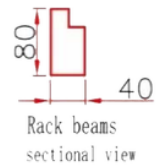

Simple Setup

Seamless Access

Premium Grade Material

Integrated Design for Jointing

Starter

Jointer

Type	Dimension (mm)			Max load /Layer	Thickness (mm)		
	Length	Width	Height		Frame	Beam	Plate
AM5-2020S	2000	600	2000	500Kg	1.0	1.0	0.5
AM5-2025S	2000	600	2500				
AM5-2030S W8	2000	800	3000				
AM5-2020J	1940	600	2500				
AM5-2025J	1940	600	2000				
AM5-2030J W8	1940	800	3000				

Rangka / Upright

Tiang tatakan / Beam

Up one upright frame, attached the beam

Up another frame

Put the beam from the bottom to the top

Tatakan / Layer

Put the shelves one the beam

Upright sectional view

Rack beams sectional view

Column girder connection

Horizontal, Bracing Connection with the column

Material Sectional View diagram

AM5 Series

MORE SPACE EXCELLENT STYLE