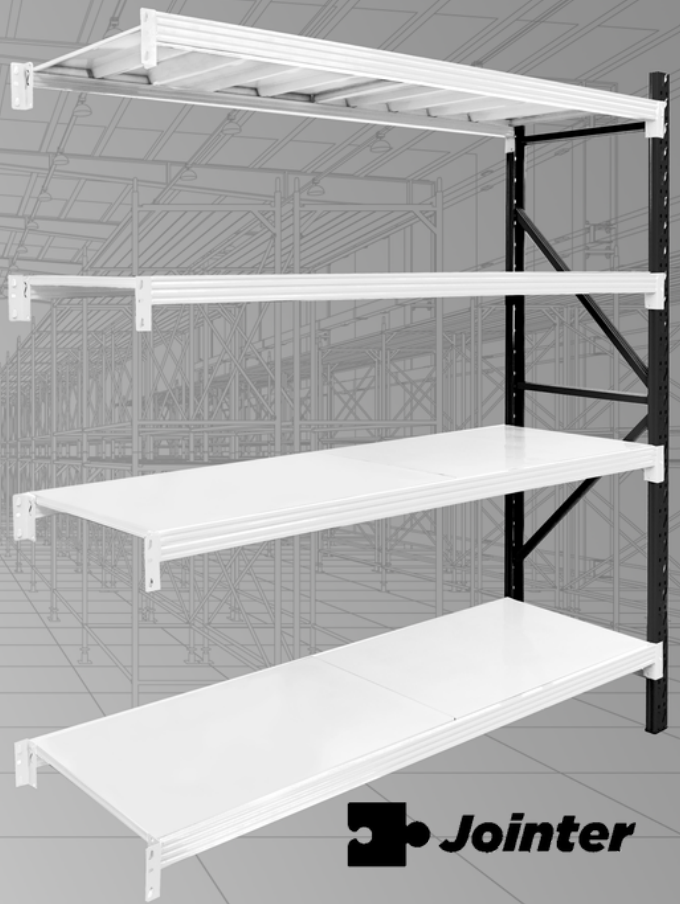

Jointer Include :

- 1 pc Frame
- 4 Sets / 8pcs Beam
- 4 Sets / 8pcs Plate
- 16pcs Safety Pin

The AYORACK AM5 Series Multi-Function Warehouse Rack is a perfect solution for those looking to increase their storage efficiency. The rack's boltless design makes it easy to set up and re-arrange, allowing you to create the perfect storage solution for your space. Its suitability for commercial, industrial, and household purposes makes it a very versatile and efficient storage solution.

Choose AYORACK for all of your storage needs and experience the difference in your storage efficiency. Whether you're looking to organize your home or workplace, the AYORACK AM5 Series is the perfect solution for you.

Simple Setup

Seamless Access

Premium Grade Material

Integrated Design for Jointing

Starter

Jointer

Type	Dimension (mm)			Max load /Layer	Thickness (mm)		
	Length	Width	Height		Frame	Beam	Plate
AM5-2020S	2000	600	2000	500Kg	1.0	1.0	0.5
AM5-2025S	2000	600	2500				
AM5-2030S W8	2000	800	3000				
AM5-2020J	1940	600	2500				
AM5-2025J	1940	600	2000				
AM5-2030J W8	1940	800	3000				

Rangka / Upright

Tiang tatakan / Beam

Up one upright frame, attached the beam

Up another frame

Put the beam from the bottom to the top

Tatakan / Layer

Put the shelves one the beam

Upright sectional view