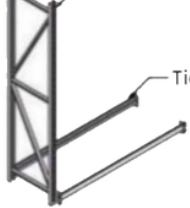

Simple Setup

Seamless Access

Premium Grade Material

Integrated Design for Jointing

Starter

Jointer

Type	Dimension (mm)			Max load /Layer	Thickness (mm)		
	Length	Width	Height		Frame	Beam	Plate
AM5-2020S	2000	600	2000	500Kg	1.0	1.0	0.5
AM5-2025S	2000	600	2500				
AM5-2030S W8	2000	800	3000				
AM5-2020J	1940	600	2500				
AM5-2025J	1940	600	2000				
AM5-2030J W8	1940	800	3000				

Rangka / Upright

Tiang tatakan / Beam

Up one upright frame, attached the beam

Up another frame

Put the beam from the bottom to the top

Tatakan / Layer

Put the shelves one the beam

Upright sectional view

Rack beams sectional view

Column girder connection

Horizontal, Bracing Connection with the column

Material Sectional View diagram

AM5 Series

MORE SPACE EXCELLENT STYLE